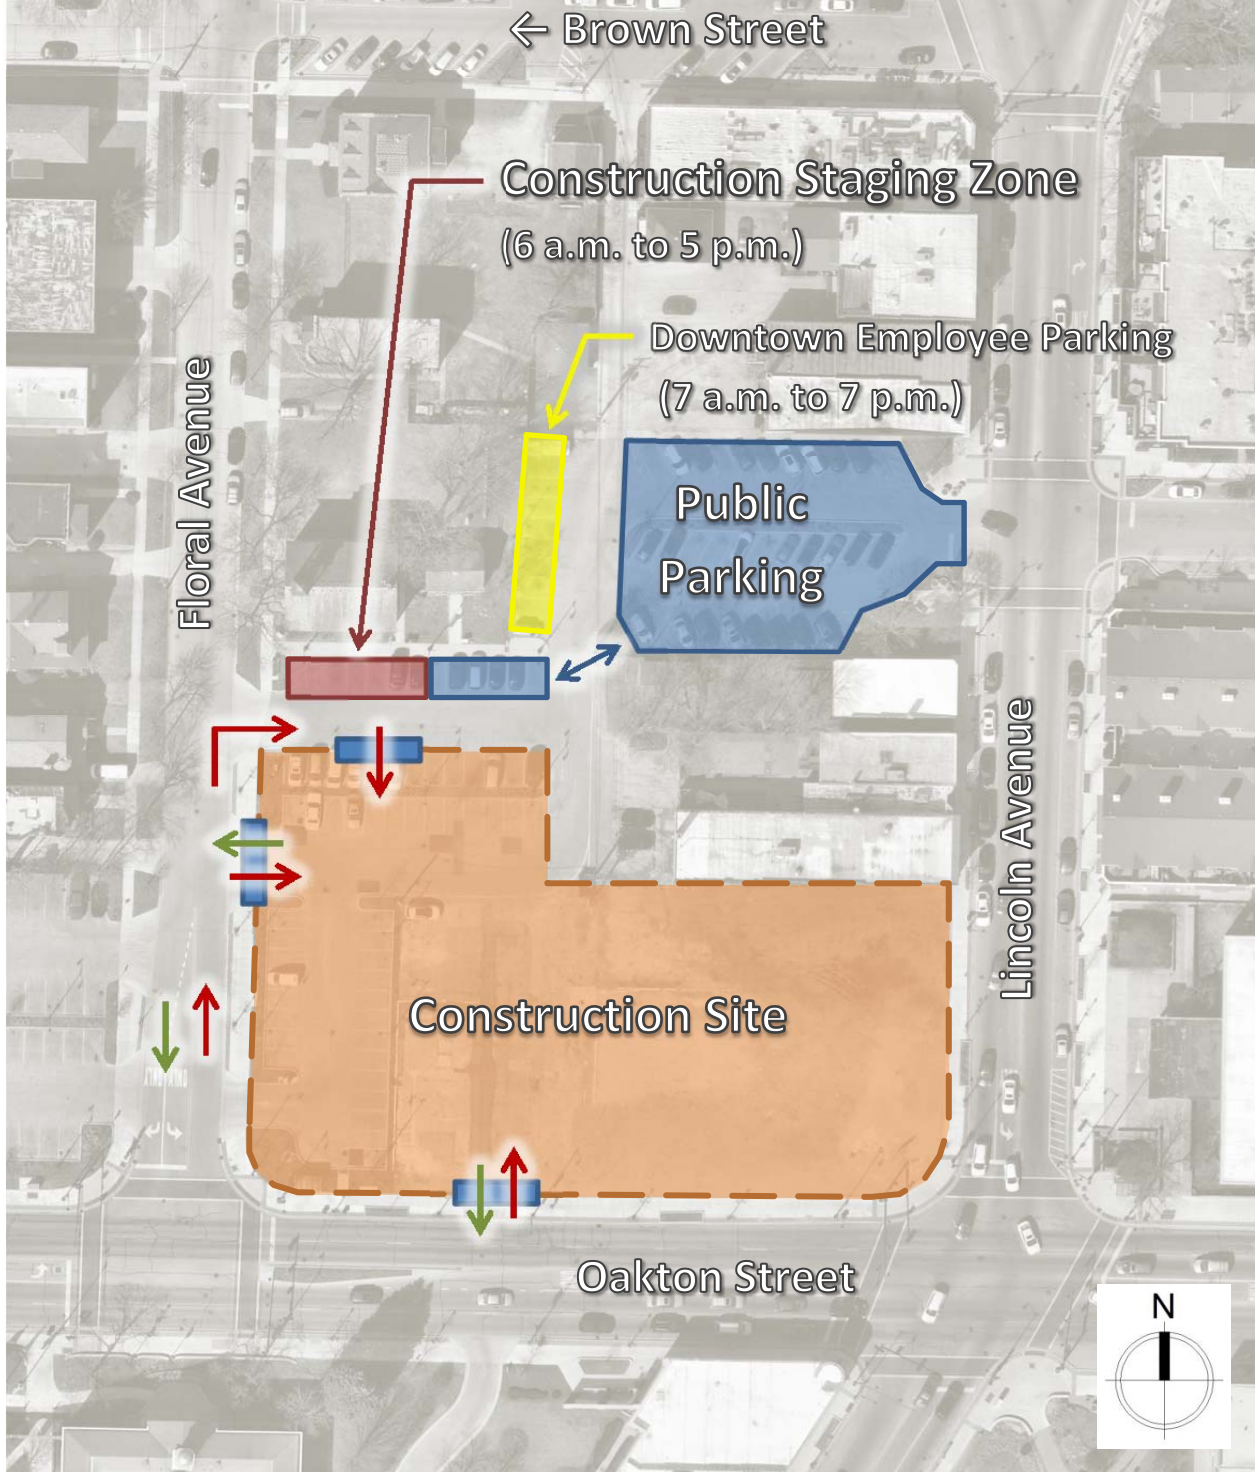

# 8000 North Construction Map

Skokie, Illinois

Map prepared by the Village of Skokie, June 2018

- Fence
- Gate Entrance
- ← Gate Exit