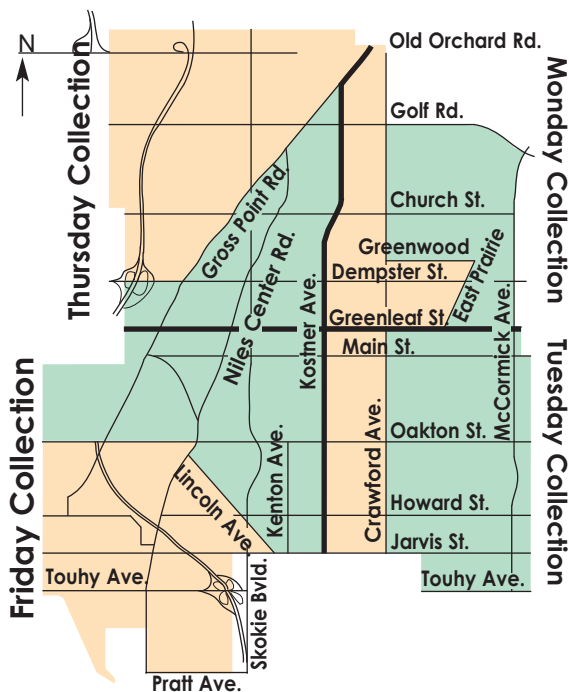

Village of Skokie

2008 Recycling and Refuse Collection Schedule

The following dates reflect the recycling and refuse collection schedules for January through May 2008.

Refuse Collection Holiday Schedule

Tuesday, January 1
New Year's Day

- Monday, Thursday and Friday collections unchanged.
- Tuesday collections on Wednesday.

Monday, January 21
Martin Luther King Day

- Monday collections on Tuesday.
- Tuesday collections on Wednesday.
- Wednesday, Thursday and Friday collections unchanged.

Monday, February 18
Presidents' Day

- Monday collections on Tuesday.
- Tuesday collections on Wednesday.
- Wednesday, Thursday and Friday collections unchanged.

Monday, May 26
Memorial Day

- Monday refuse and yard waste collections on Tuesday.
- Tuesday collections on Wednesday.
- Wednesday, Thursday and Friday collections unchanged.

Recycling Collection

Gold Collection

On the weeks starting:

December 31, 2007*

January 14, 28

* New Year's Day: Monday, Thursday and Friday Gold routes unchanged. Tuesday Gold routes collected on Wednesday.

February 11, 25

March 10, 24

April 7, 21

May 5, 19

Green Collection

On the weeks starting:

January 7, 21

February 4, 18

March 3, 17, 31

April 14, 28

May 12 and 26*

* Memorial Day: Monday Green route collected on Tuesday, Tuesday Green route collected on Wednesday, Thursday and Friday Green routes unchanged.