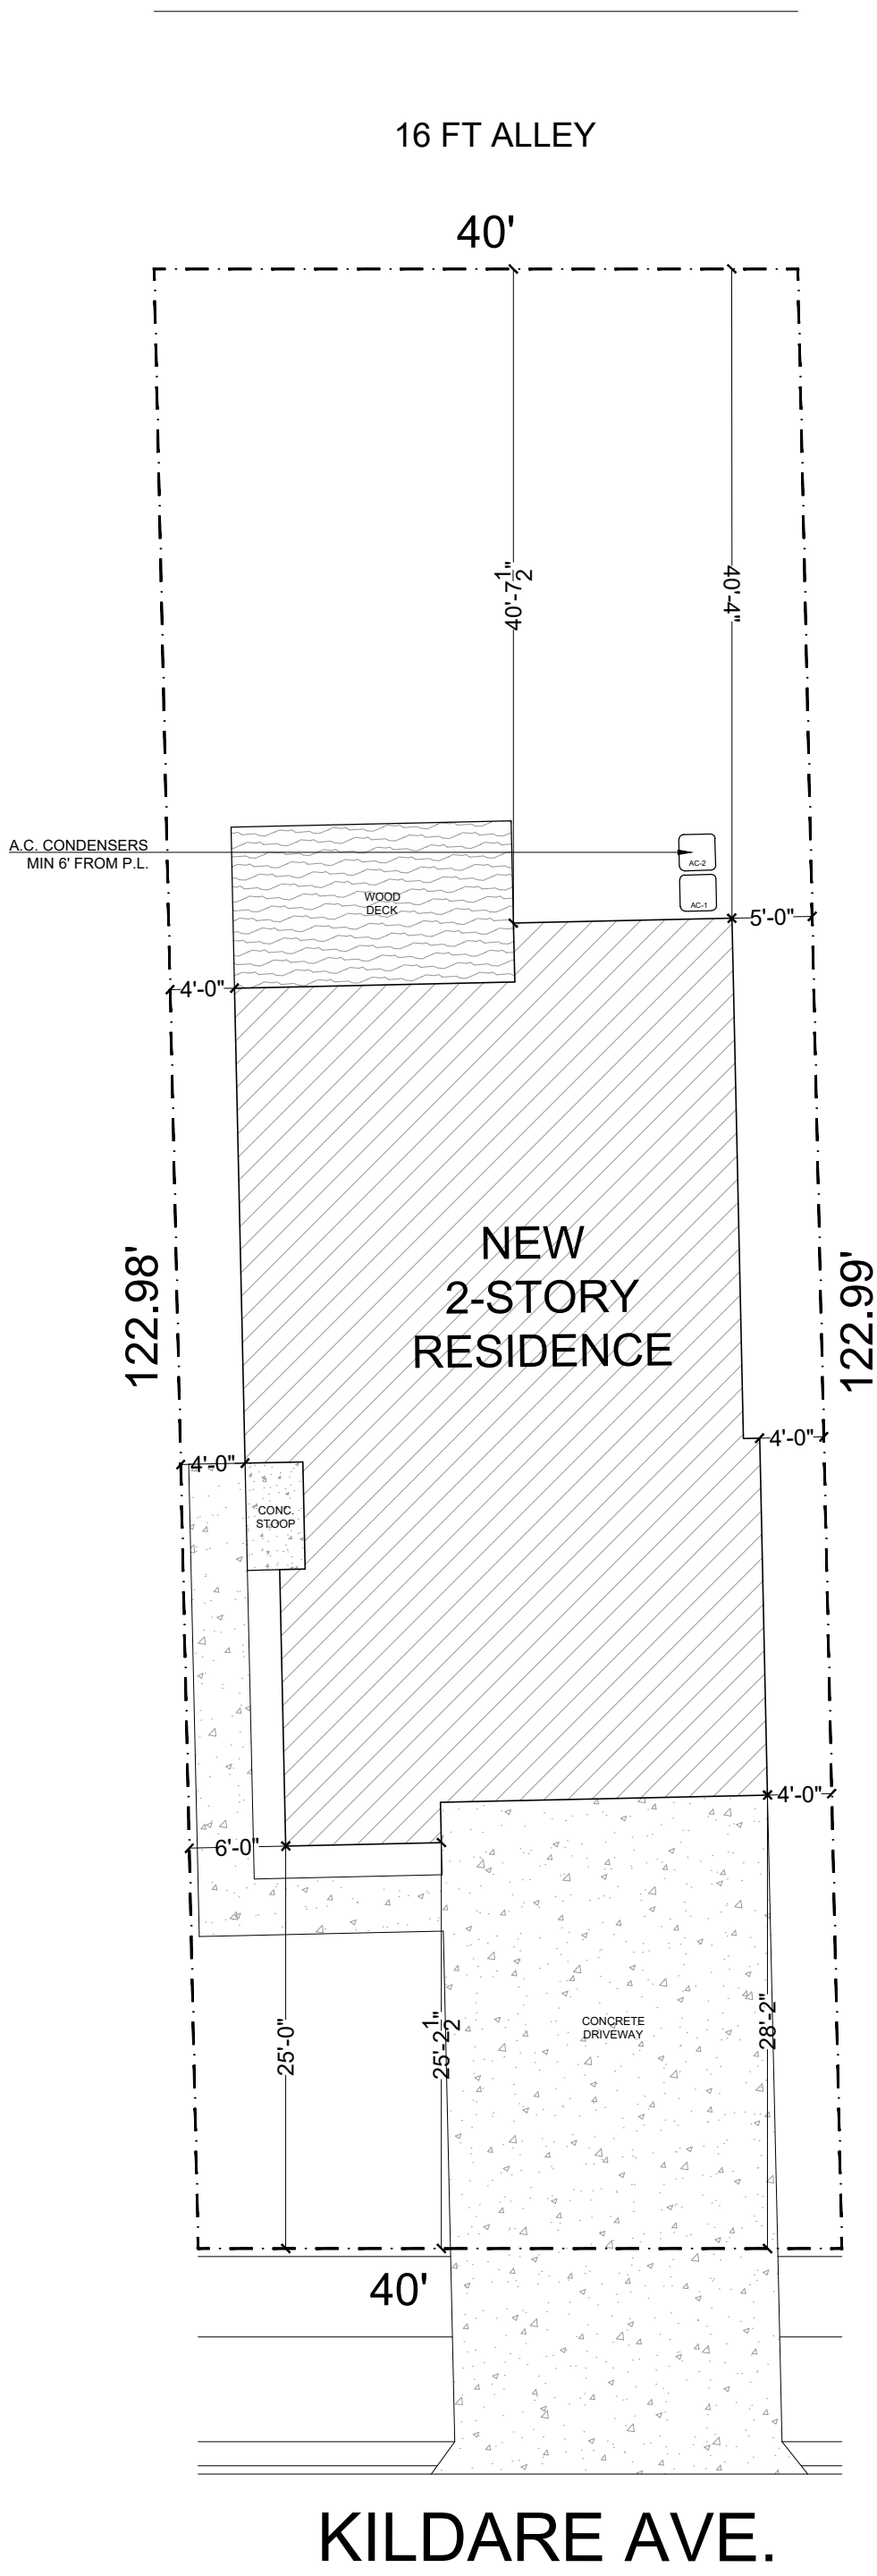

1 PROPOSED SITE PLAN

SCALE: 3/32" = 1'-0"

A1.1

NEW SINGLE-FAMILY HOME
7852 KILDARE AVE.
SKOKIE, IL