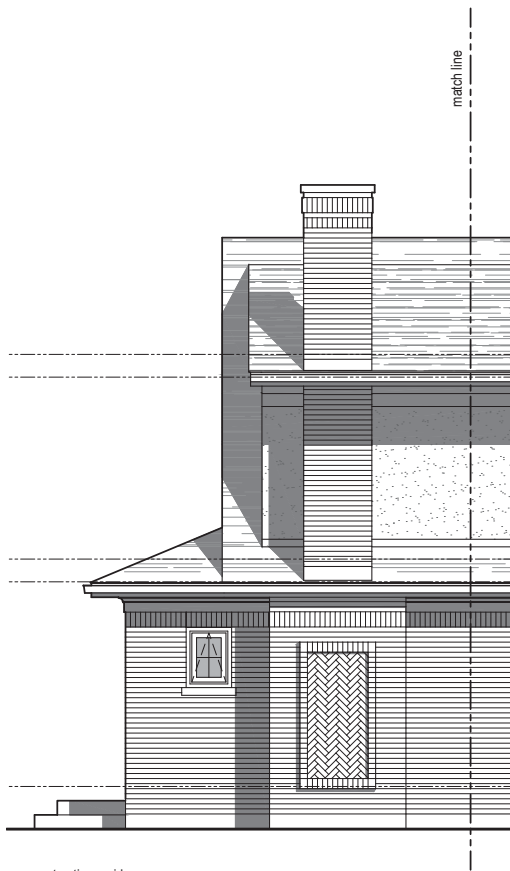

new construction residence
5312 george street
skokie, illinois 60077
05.22.2020

sheridanarchitecture
1351 Ashland Avenue | Wilmette, Illinois | 60091
224.213.6791 L
© sheridanarchitecture, inc.

partial west elevation (side)
SCALE: 1/4" = 1'-0"

west elevation
SCALE: 1/8" = 1'-0"

new construction residence
5312 george street
skokie, illinois 60077
05.22.2020

sheridanarchitecture
1351 Ashland Avenue | Wilmette, Illinois | 60091
224.213.6791 L
© sheridanarchitecture, inc.

east elevation (side)

SCALE: 1/8" = 1'-0"

partial east elevation (side)

SCALE: 1/4" = 1'-0"