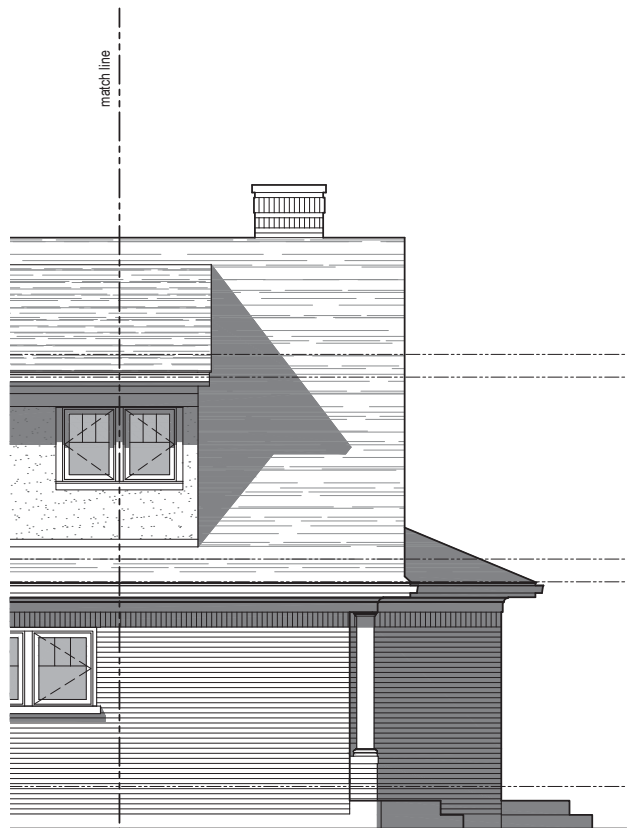

new construction residence
5312 george street
skokie, illinois 60077
05.22.2020

sheridanarchitecture
1351 Ashland Avenue | Wilmette, Illinois | 60091
224.213.6791 L
© sheridanarchitecture, inc.

partial west elevation (side)
SCALE: 1/4" = 1'-0"

west elevation
SCALE: 1/8" = 1'-0"

new construction residence
5312 george street
skokie, illinois 60077
05.22.2020

sheridanarchitecture
1351 Ashland Avenue | Wilmette, Illinois | 60091
224.213.6791 L
© sheridanarchitecture, inc.

east elevation (side)

SCALE: 1/8" = 1'-0"

partial east elevation (side)

SCALE: 1/4" = 1'-0"