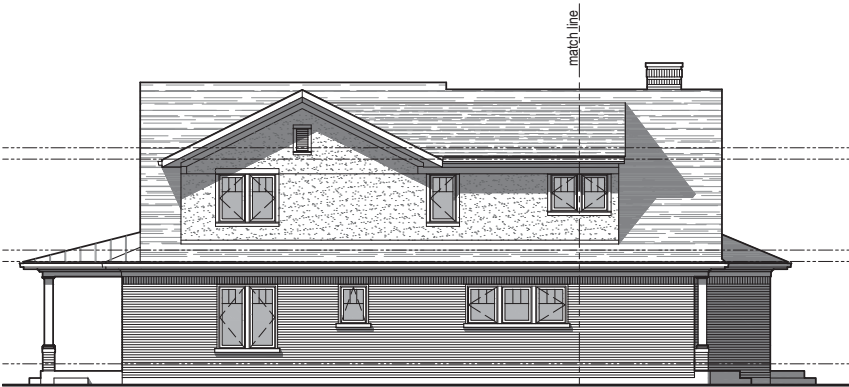

new construction residence
5312 george street
skokie, illinois 60077
05.22.2020

sheridanarchitecture
1351 Ashland Avenue | Wilmette, Illinois | 60091
224.213.6791 L
© sheridanarchitecture, inc.

partial west elevation (side)
SCALE: 1/4" = 1'-0"

west elevation
SCALE: 1/8" = 1'-0"

new construction residence
5312 george street
skokie, illinois 60077
05.22.2020

sheridanarchitecture
1351 Ashland Avenue | Wilmette, Illinois | 60091
224.213.6791 L
© sheridanarchitecture, inc.

east elevation (side)

SCALE: 1/8" = 1'-0"

partial east elevation (side)

SCALE: 1/4" = 1'-0"